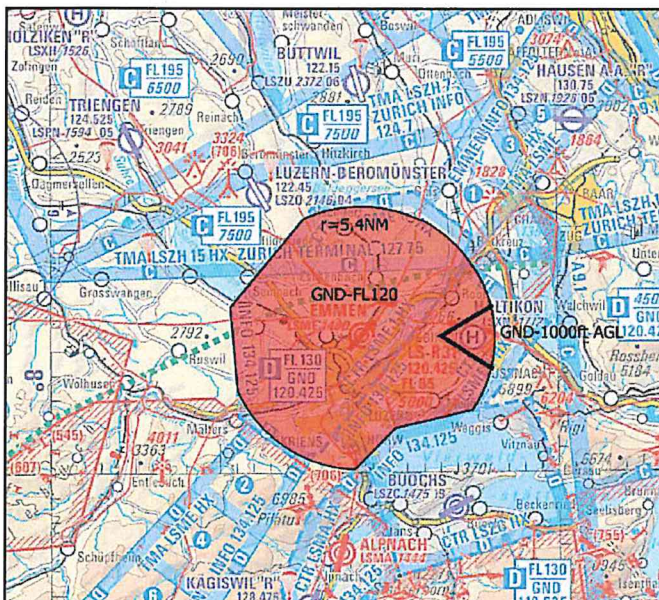

1.5 "Emmen High"

Circle of 10km radius, centered at ARP LSME (WGS84 N 47 05 32 / E 008 18 17, ELEV 1398FT), LIMITED TO THE WEST BY LSME CTR BORDERLINE AND TO THE S BY LSZC AND LSMA CTR BORDERLINE.

Lower Limit: GND/1000FT AGL Rm Haltikon

Upper Limit: FL120

Date: August 17th through 21st 2020, August 24th through 28th 2020, August 31st 2020, September 1st through 4th 2020