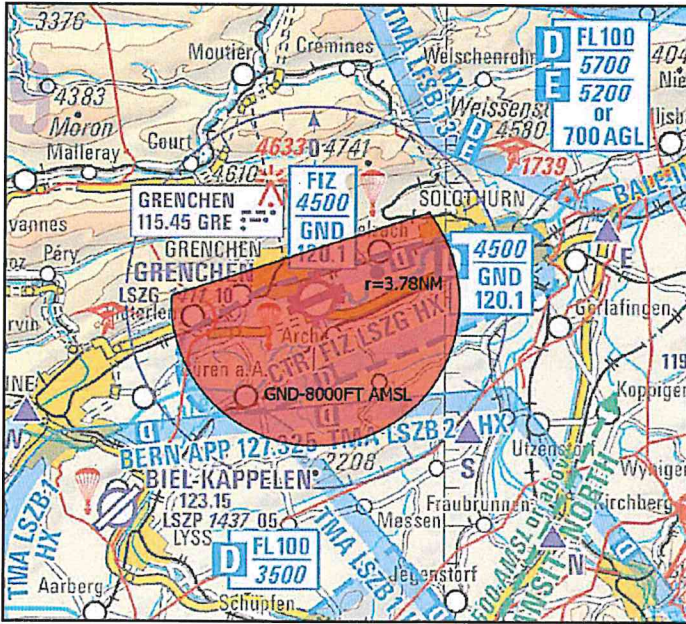

Emmen high

2 PC7T

2.1 “Payerne”

Circle of 7km radius, centered at TWY L at AD Payerne (WGS84 N 46 50 50 / E 006 55 22, ELEV 1460FT).

Lower Limit: GND

Upper Limit: 6000ft AMSL

Date: August 31st 2020, September 3rd 2020, September 25th 2020

Payerne

2.2 “Grenchen P7”

Circle of 7km radius, centered at ARP Grenchen (WGS84: N 47 10 53 / E 007 24 59, ELEV 1405FT),
NO RESTRICTIONS NW OF LINE ORVIN-NIEDERBIPP.

Lower Limit: GND

Upper Limit: 8000ft AMSL

Date: September 2nd and 4th 2020

Referenz/Aktenzeichen: BAZL / 054.3-00020

Grenchen P7

2.3 “Langenthal”

Circle of 7km radius, centered at ARP LSPL (WGS84 N 47 10 58 / E 007 44 28, ELEV 1575FT). LFSB TMA T3 NOT AFFECTED.

Lower Limit: GND

Upper Limit: 7000ft AMSL

Date: September 4th 2020

Referenz/Aktenzeichen: BAZL / 054.3-00020

Langenthal

3 FA18

3.1 "Grenchen HO"

Circle of 5.56km radius, centered at ARP Grenchen (WGS84: N 47 10 53 / E 007 24 59, ELEV 1405FT), LATERAL DIMENSION WI CTR ONLY.