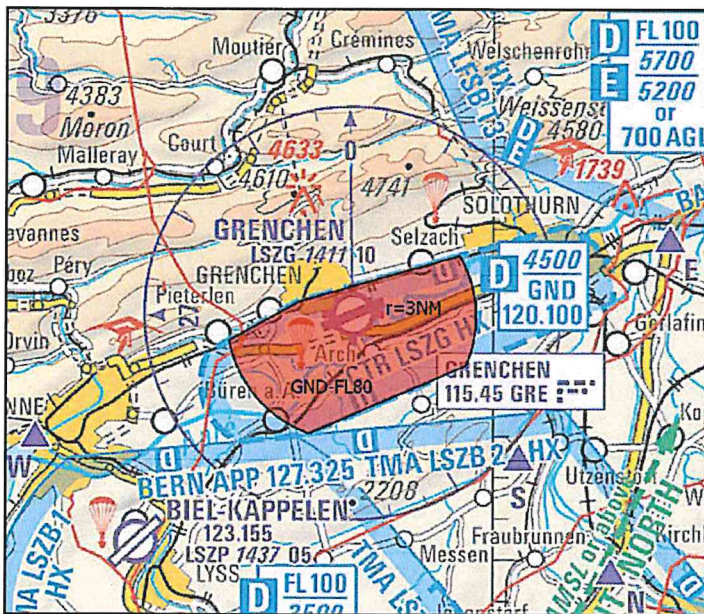

1.3 "Wangen-Lachen"

Circle of 10km radius, centered at ARP LSPV (WGS84 N 47 12 17 / E 008 52 03, ELEV 1335FT).

Lower Limit: GND

Upper Limit: FL120

Date: August 17th through 21st 2020, August 24th through 28th 2020, August 31st 2020, September 1st through 4th 2020

Date: September 2nd and 4th 2020

Referenz/Aktenzeichen: BAZL / 054.3-00020

Grenchen P7

2.3 “Langenthal”

Circle of 7km radius, centered at ARP LSPL (WGS84 N 47 10 58 / E 007 44 28, ELEV 1575FT). LFSB TMA T3 NOT AFFECTED.

Lower Limit: GND

Upper Limit: 7000ft AMSL

Date: September 4th 2020

Referenz/Aktenzeichen: BAZL / 054.3-00020

Langenthal

3 FA18

3.1 "Grenchen HO"

Circle of 5.56km radius, centered at ARP Grenchen (WGS84: N 47 10 53 / E 007 24 59, ELEV 1405FT), LATERAL DIMENSION WI CTR ONLY.

Lower Limit: GND

Upper Limit: FL80

Date: August 12th through 14th 2020

Grenchen HO