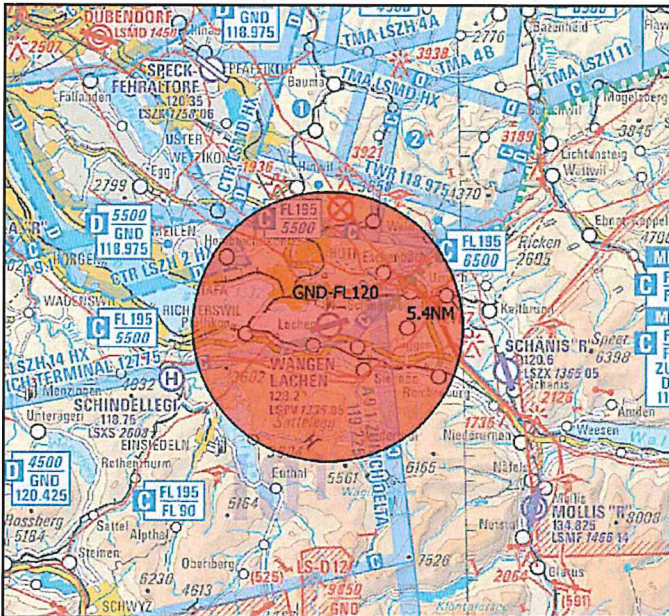

1 PS

1.1 "Schrattenfluh HIGH NEW"

Circle of 10km radius, centered at Schratzenflue (WGS84 N 46 53 42 / E 007 58 11, ELEV 5675FT)
(Koordination TMA EMM autonom).

Lower Limit: GND

Upper Limit: FL160

Date: August 17th through 21st 2020, August 24th through 28th 2020, August 31st 2020, September 1st
through 4th 2020

Referenz/Aktenzeichen: BAZL / 054.3-00020

SCHRATTENFLUH HIGH NEW

1.2 "Bellechasse HIGH"

Segment of a circle of 10km radius, centered at ARP LSTB (WGS84 N 46 58 46 / E 007 07 46, ELEV 1421FT) EXC TMA 1 LSZB.

1.3 "Wangen-Lachen"

Circle of 10km radius, centered at ARP LSPV (WGS84 N 47 12 17 / E 008 52 03, ELEV 1335FT).

Lower Limit: GND

Upper Limit: FL120

Date: August 17th through 21st 2020, August 24th through 28th 2020, August 31st 2020, September 1st through 4th 2020

Wangen-Lachen

1.4 "Payerne"

Circle of 10km radius, centered at Payerne (WGS84 N 46 50 33 / E 006 54 49, ELEV. 1460FT).

Lower Limit: GND

Upper Limit: FL120

Date: August 17th through 21st 2020, August 24th through 28th 2020, August 31st 2020, September 1st through 4th 2020