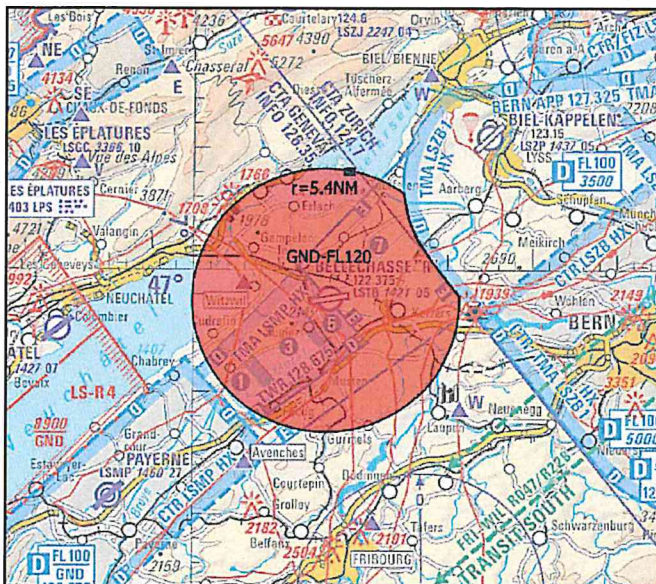

1.2 "Bellechasse HIGH"

Segment of a circle of 10km radius, centered at ARP LSTB (WGS84 N 46 58 46 / E 007 07 46, ELEV 1421FT) EXC TMA 1 LSZB.

Lower Limit: GND
Upper Limit: FL120

Date: August 17th through 21st 2020, August 24th through 28th 2020, August 31st 2020, September 1st through 4th 2020

Bellechasse HIGH