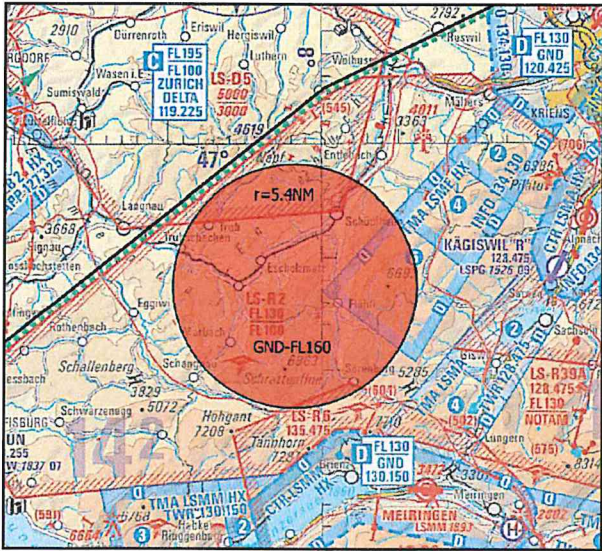

1 PS

1.1 "Schrattenfluh HIGH NEW"

Circle of 10km radius, centered at Schratzenflue (WGS84 N 46 53 42 / E 007 58 11, ELEV 5675FT)
(Koordination TMA EMM autonom).

Lower Limit: GND

Upper Limit: FL160

Date: August 17th through 21st 2020, August 24th through 28th 2020, August 31st 2020, September 1st
through 4th 2020

Referenz/Aktenzeichen: BAZL / 054.3-00020

SCHRATTENFLUH HIGH NEW

1.2 "Bellechasse HIGH"

Segment of a circle of 10km radius, centered at ARP LSTB (WGS84 N 46 58 46 / E 007 07 46, ELEV 1421FT) EXC TMA 1 LSZB.

1.3 "Wangen-Lachen"

Circle of 10km radius, centered at ARP LSPV (WGS84 N 47 12 17 / E 008 52 03, ELEV 1335FT).

Lower Limit: GND

Upper Limit: FL120

Date: August 17th through 21st 2020, August 24th through 28th 2020, August 31st 2020, September 1st through 4th 2020

Date: September 2nd and 4th 2020

Referenz/Aktenzeichen: BAZL / 054.3-00020

Grenchen P7

2.3 “Langenthal”

Circle of 7km radius, centered at ARP LSPL (WGS84 N 47 10 58 / E 007 44 28, ELEV 1575FT). LFSB TMA T3 NOT AFFECTED.