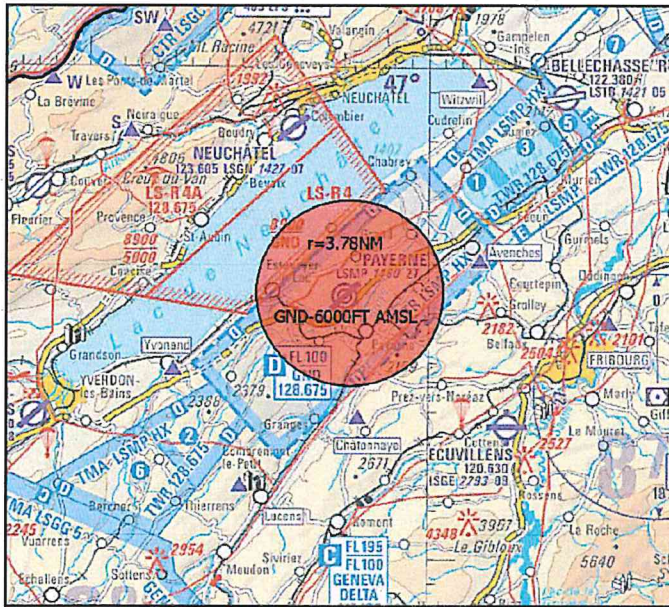

Emmen high

2 PC7T

2.1 “Payerne”

Circle of 7km radius, centered at TWY L at AD Payerne (WGS84 N 46 50 50 / E 006 55 22, ELEV 1460FT).

Lower Limit: GND

Upper Limit: 6000ft AMSL

Date: August 31st 2020, September 3rd 2020, September 25th 2020

Payerne

2.2 “Grenchen P7”

Circle of 7km radius, centered at ARP Grenchen (WGS84: N 47 10 53 / E 007 24 59, ELEV 1405FT),
NO RESTRICTIONS NW OF LINE ORVIN-NIEDERBIPP.

Lower Limit: GND

Upper Limit: 8000ft AMSL