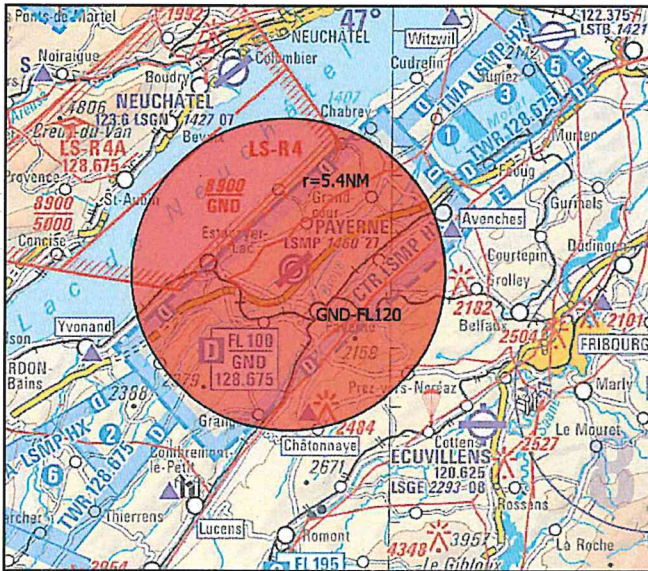

1.3 "Wangen-Lachen"

Circle of 10km radius, centered at ARP LSPV (WGS84 N 47 12 17 / E 008 52 03, ELEV 1335FT).

Lower Limit: GND

Upper Limit: FL120

Date: August 17th through 21st 2020, August 24th through 28th 2020, August 31st 2020, September 1st through 4th 2020

Wangen-Lachen

1.4 "Payerne"

Circle of 10km radius, centered at Payerne (WGS84 N 46 50 33 / E 006 54 49, ELEV. 1460FT).

Lower Limit: GND

Upper Limit: FL120

Date: August 17th through 21st 2020, August 24th through 28th 2020, August 31st 2020, September 1st through 4th 2020

Referenz/Aktenzeichen: BAZL / 054.3-00020

Payerne

1.5 "Emmen High"

Circle of 10km radius, centered at ARP LSME (WGS84 N 47 05 32 / E 008 18 17, ELEV 1398FT), LIMITED TO THE WEST BY LSME CTR BORDERLINE AND TO THE S BY LSZC AND LSMA CTR BORDERLINE.